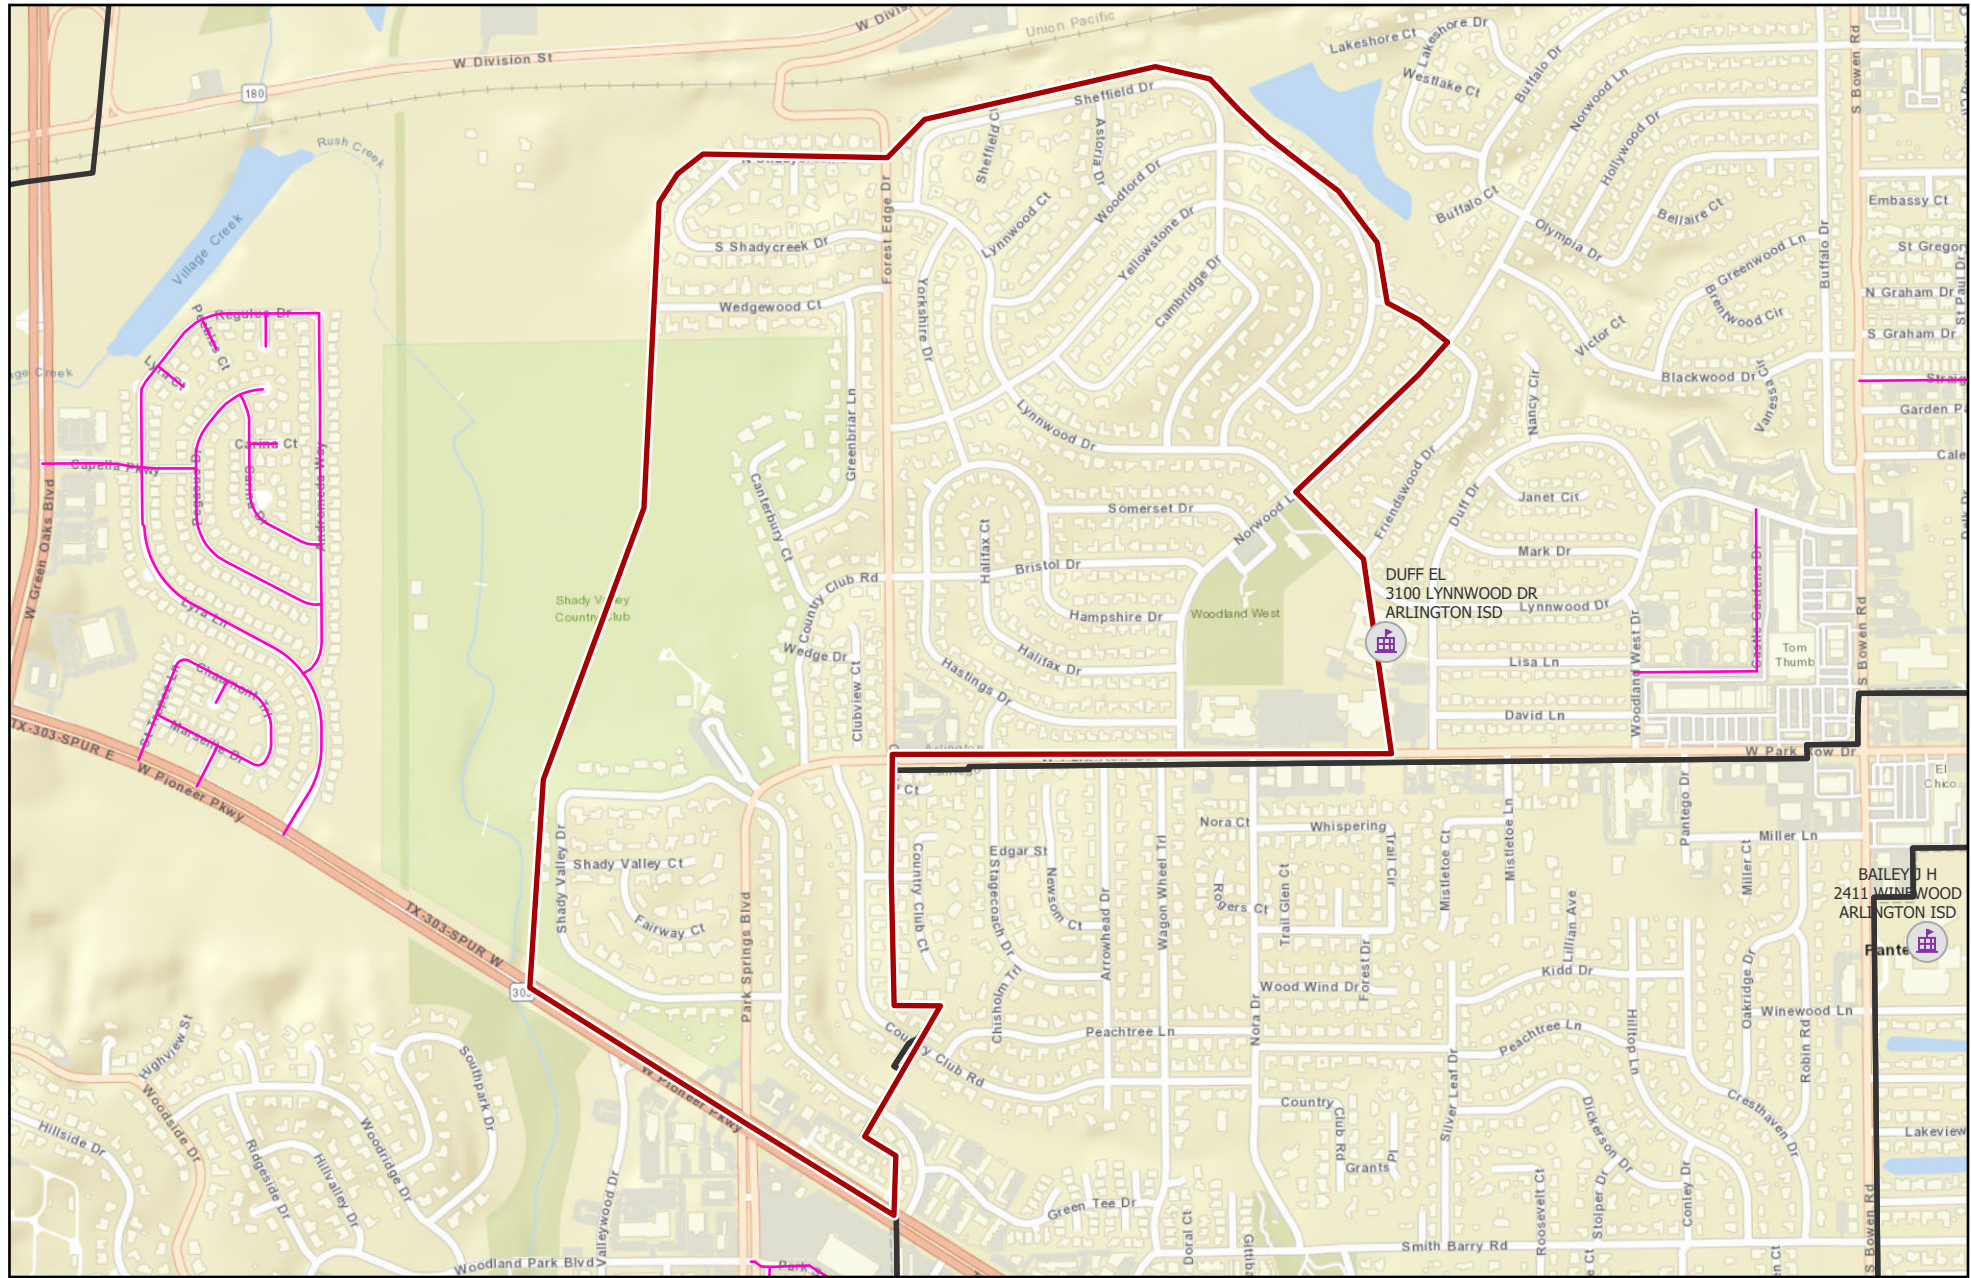

Targeted Ground Spraying Area Forest Edge Drive at Park Row Drive

-  School
-  Private Streets
-  City Boundary
-  Park Property
-  Targeted Spraying Area

BAILEY D H
2411 WYNWOOD DR
ARLINGTON ISD